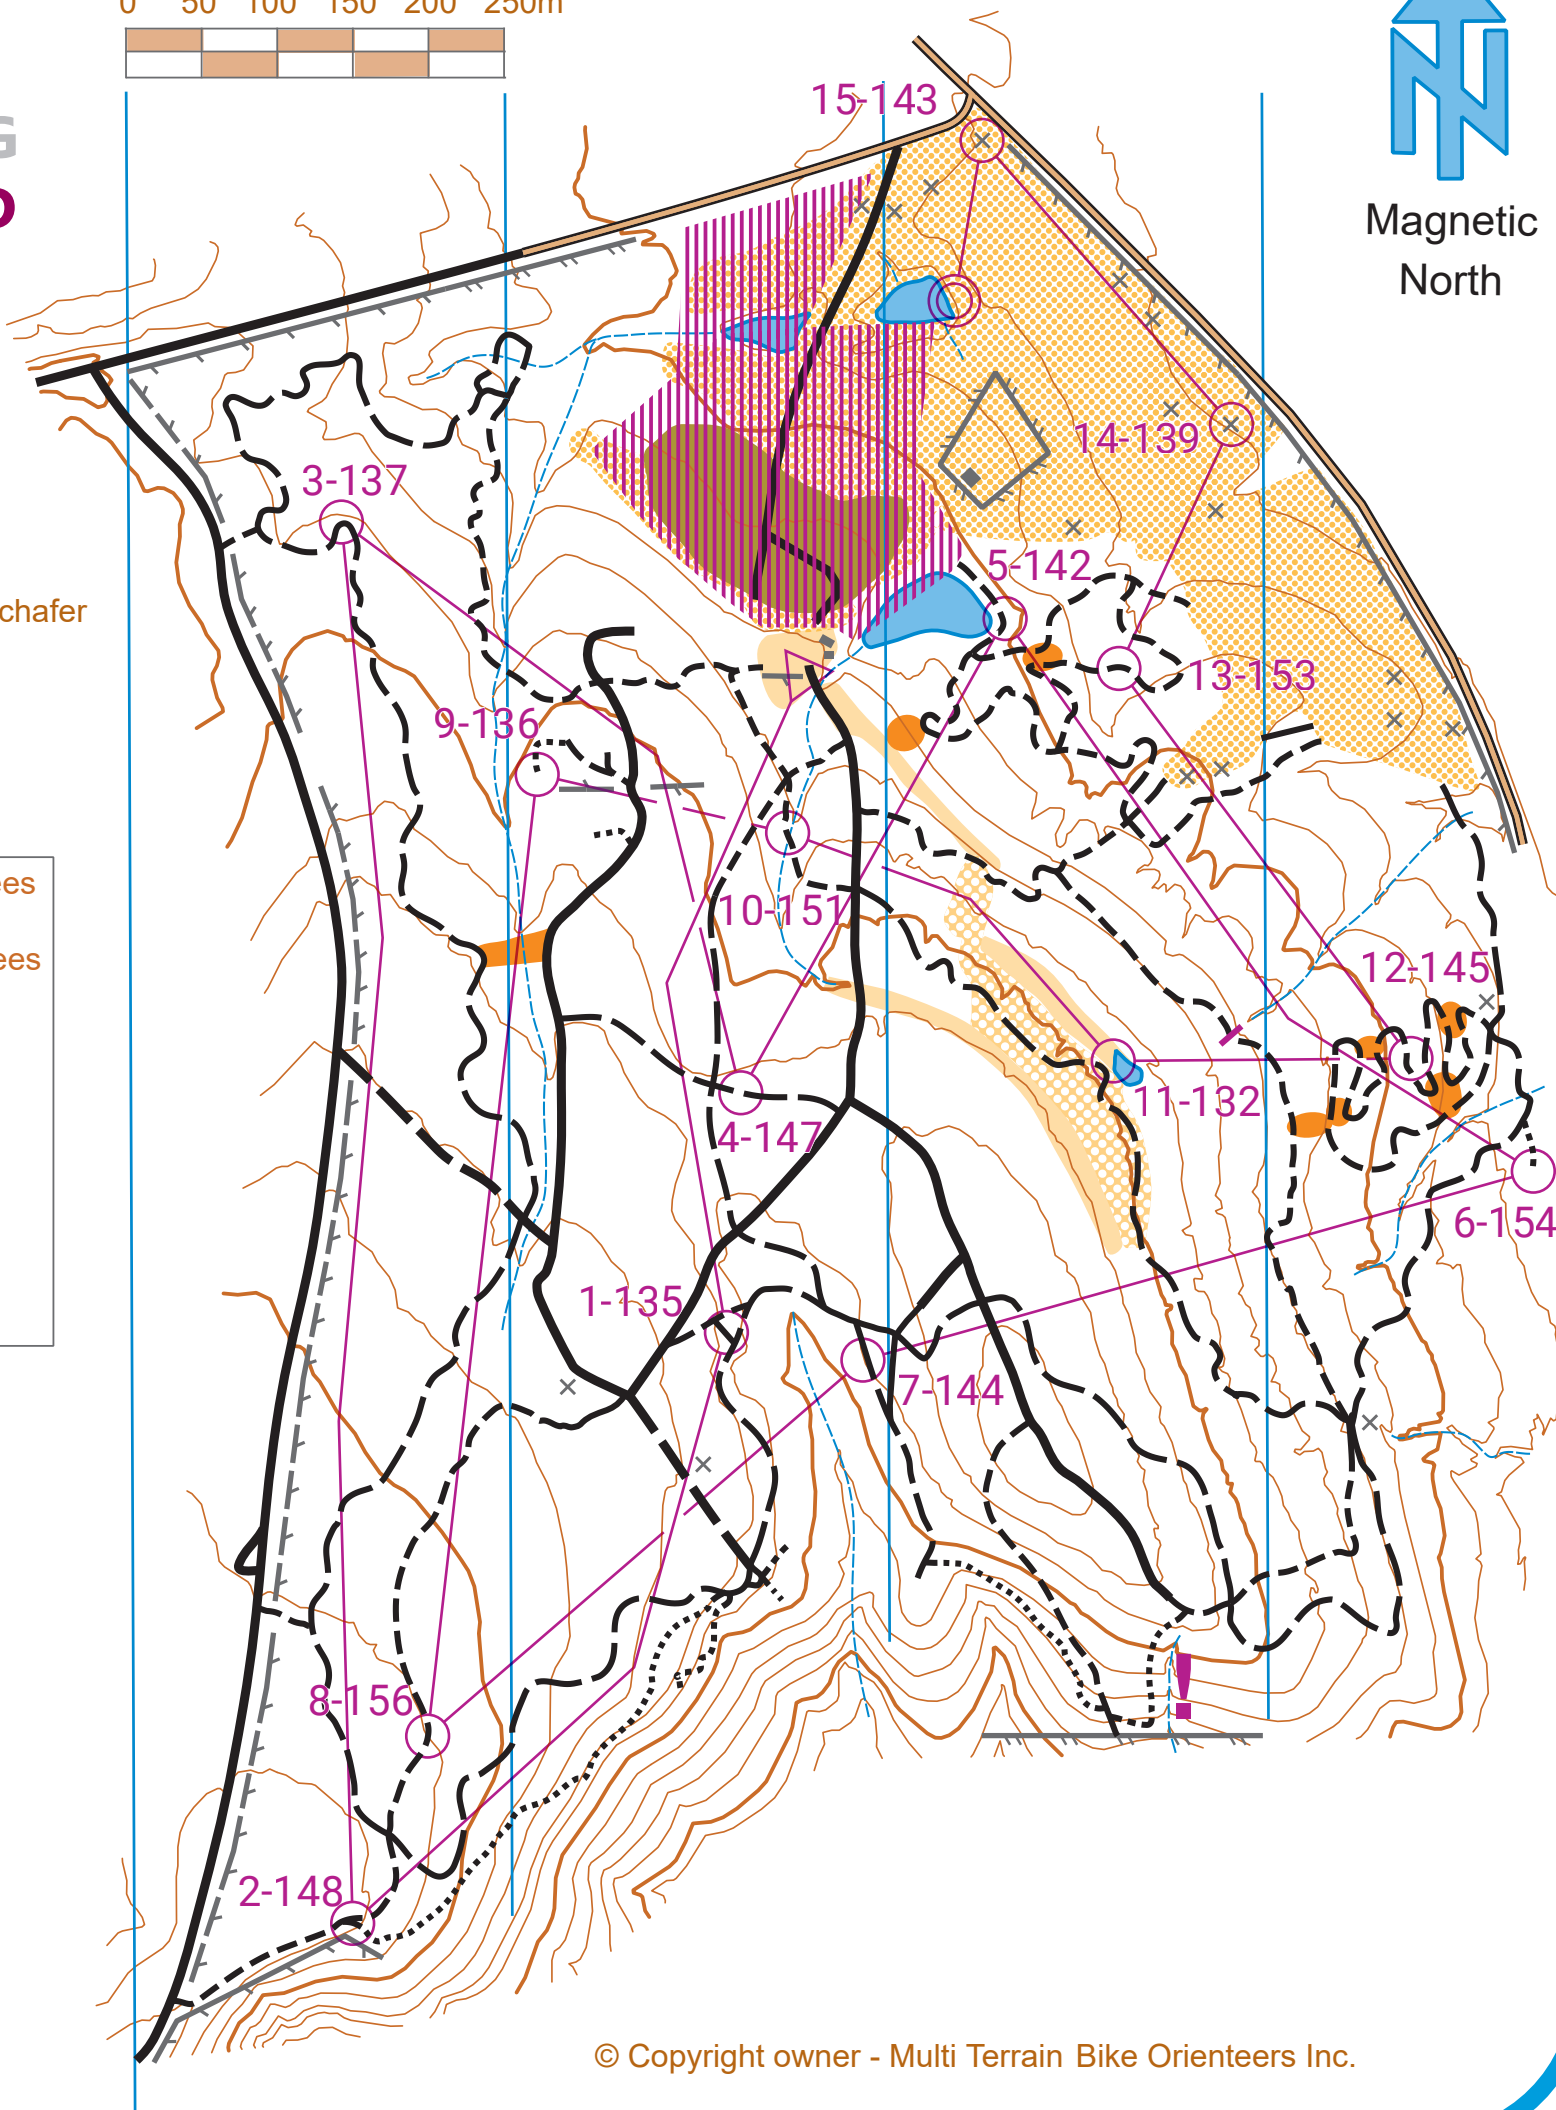

Multi Terrain

Bike Orienteers

WWW.MTBO.COM.AU

Barambah

2021 Queensland MTBO
Middle Distance Championships

Course 5

Scale

0 50 100 150 200 250m

Scale 1:5000

Contour interval 5m

1cm = 50m

Magnetic
North

This area has restricted access.
Possession of this map does
not confer any right of entry.
Map drawn by Craig Steffens.
Courses by Michael and Janelle Schafer

Course Closes 4:00pm
Emergency 0418871193

Where you can ride...

	Open land with scattered trees
	Rough open land
	Rough open land with sc. trees
	Minor road
	Track: fast riding
	Path: fast riding
	Track: medium riding
	Path: medium riding
	Path: slow riding
	Path: difficult to ride
	Rideable area
	Paved area

Where you can't ride...

	Lake
	Native Forest
	Ruined fence
	Low fence
	High fence
	Building
	Settlement
	Out-of-bounds area

	Contour
	Index contour
	Uncrossable boundary
	Special man-made feature
	Minor Water Channel
	Caution