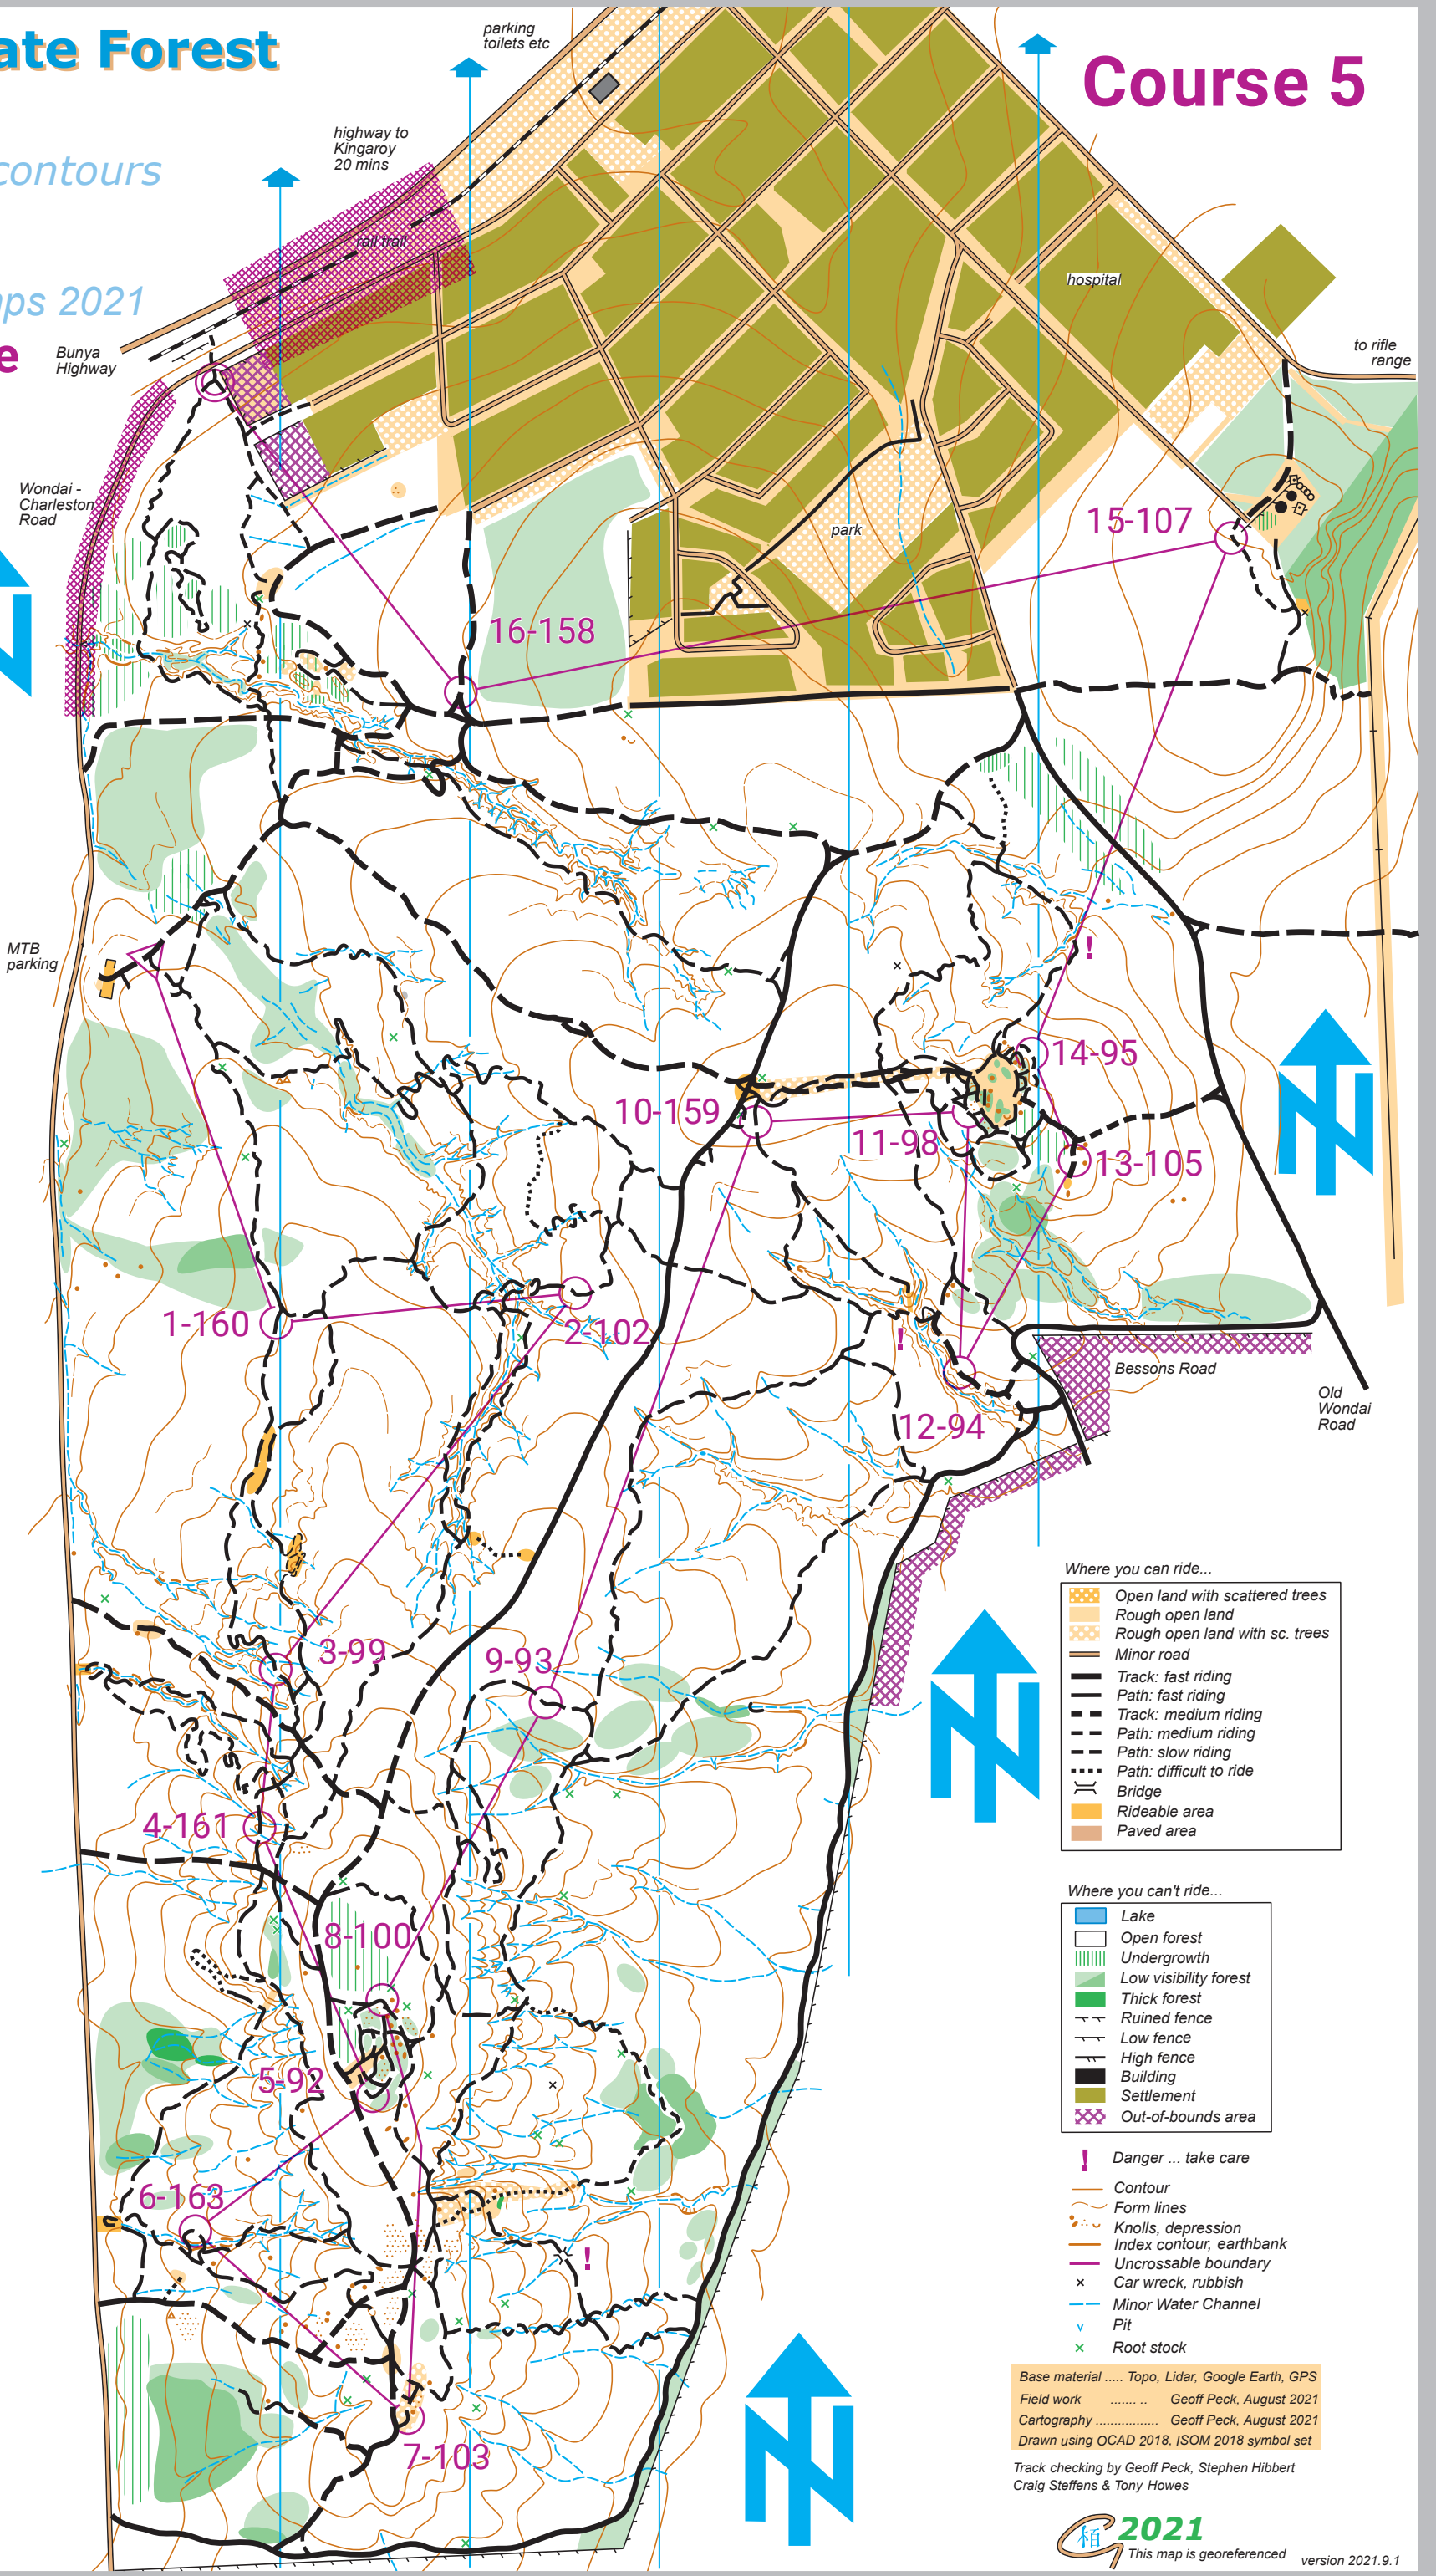

McEuen State Forest Wondai

1:10000 5m contours

QLD MTBO Champs 2021

Long Distance

www.MTBO.COM.AU

Emergency Contact
0418871193

Course 5

Where you can ride...

	Open land with scattered trees
	Rough open land
	Rough open land with sc. trees
	Minor road
	Track: fast riding
	Path: fast riding
	Track: medium riding
	Path: medium riding
	Path: slow riding
	Path: difficult to ride
	Bridge
	Rideable area
	Paved area

Where you can't ride...

	Lake
	Open forest
	Undergrowth
	Low visibility forest
	Thick forest
	Ruined fence
	Low fence
	High fence
	Building
	Settlement
	Out-of-bounds area

	Danger ... take care
	Contour
	Form lines
	Knolls, depression
	Index contour, earthbank
	Uncrossable boundary
	Car wreck, rubbish
	Minor Water Channel
	Pit
	Root stock

Base material Topo, Lidar, Google Earth, GPS
 Field work Geoff Peck, August 2021
 Cartography Geoff Peck, August 2021
 Drawn using OCAD 2018, ISOM 2018 symbol set

Track checking by Geoff Peck, Stephen Hibbert
 Craig Steffens & Tony Howes