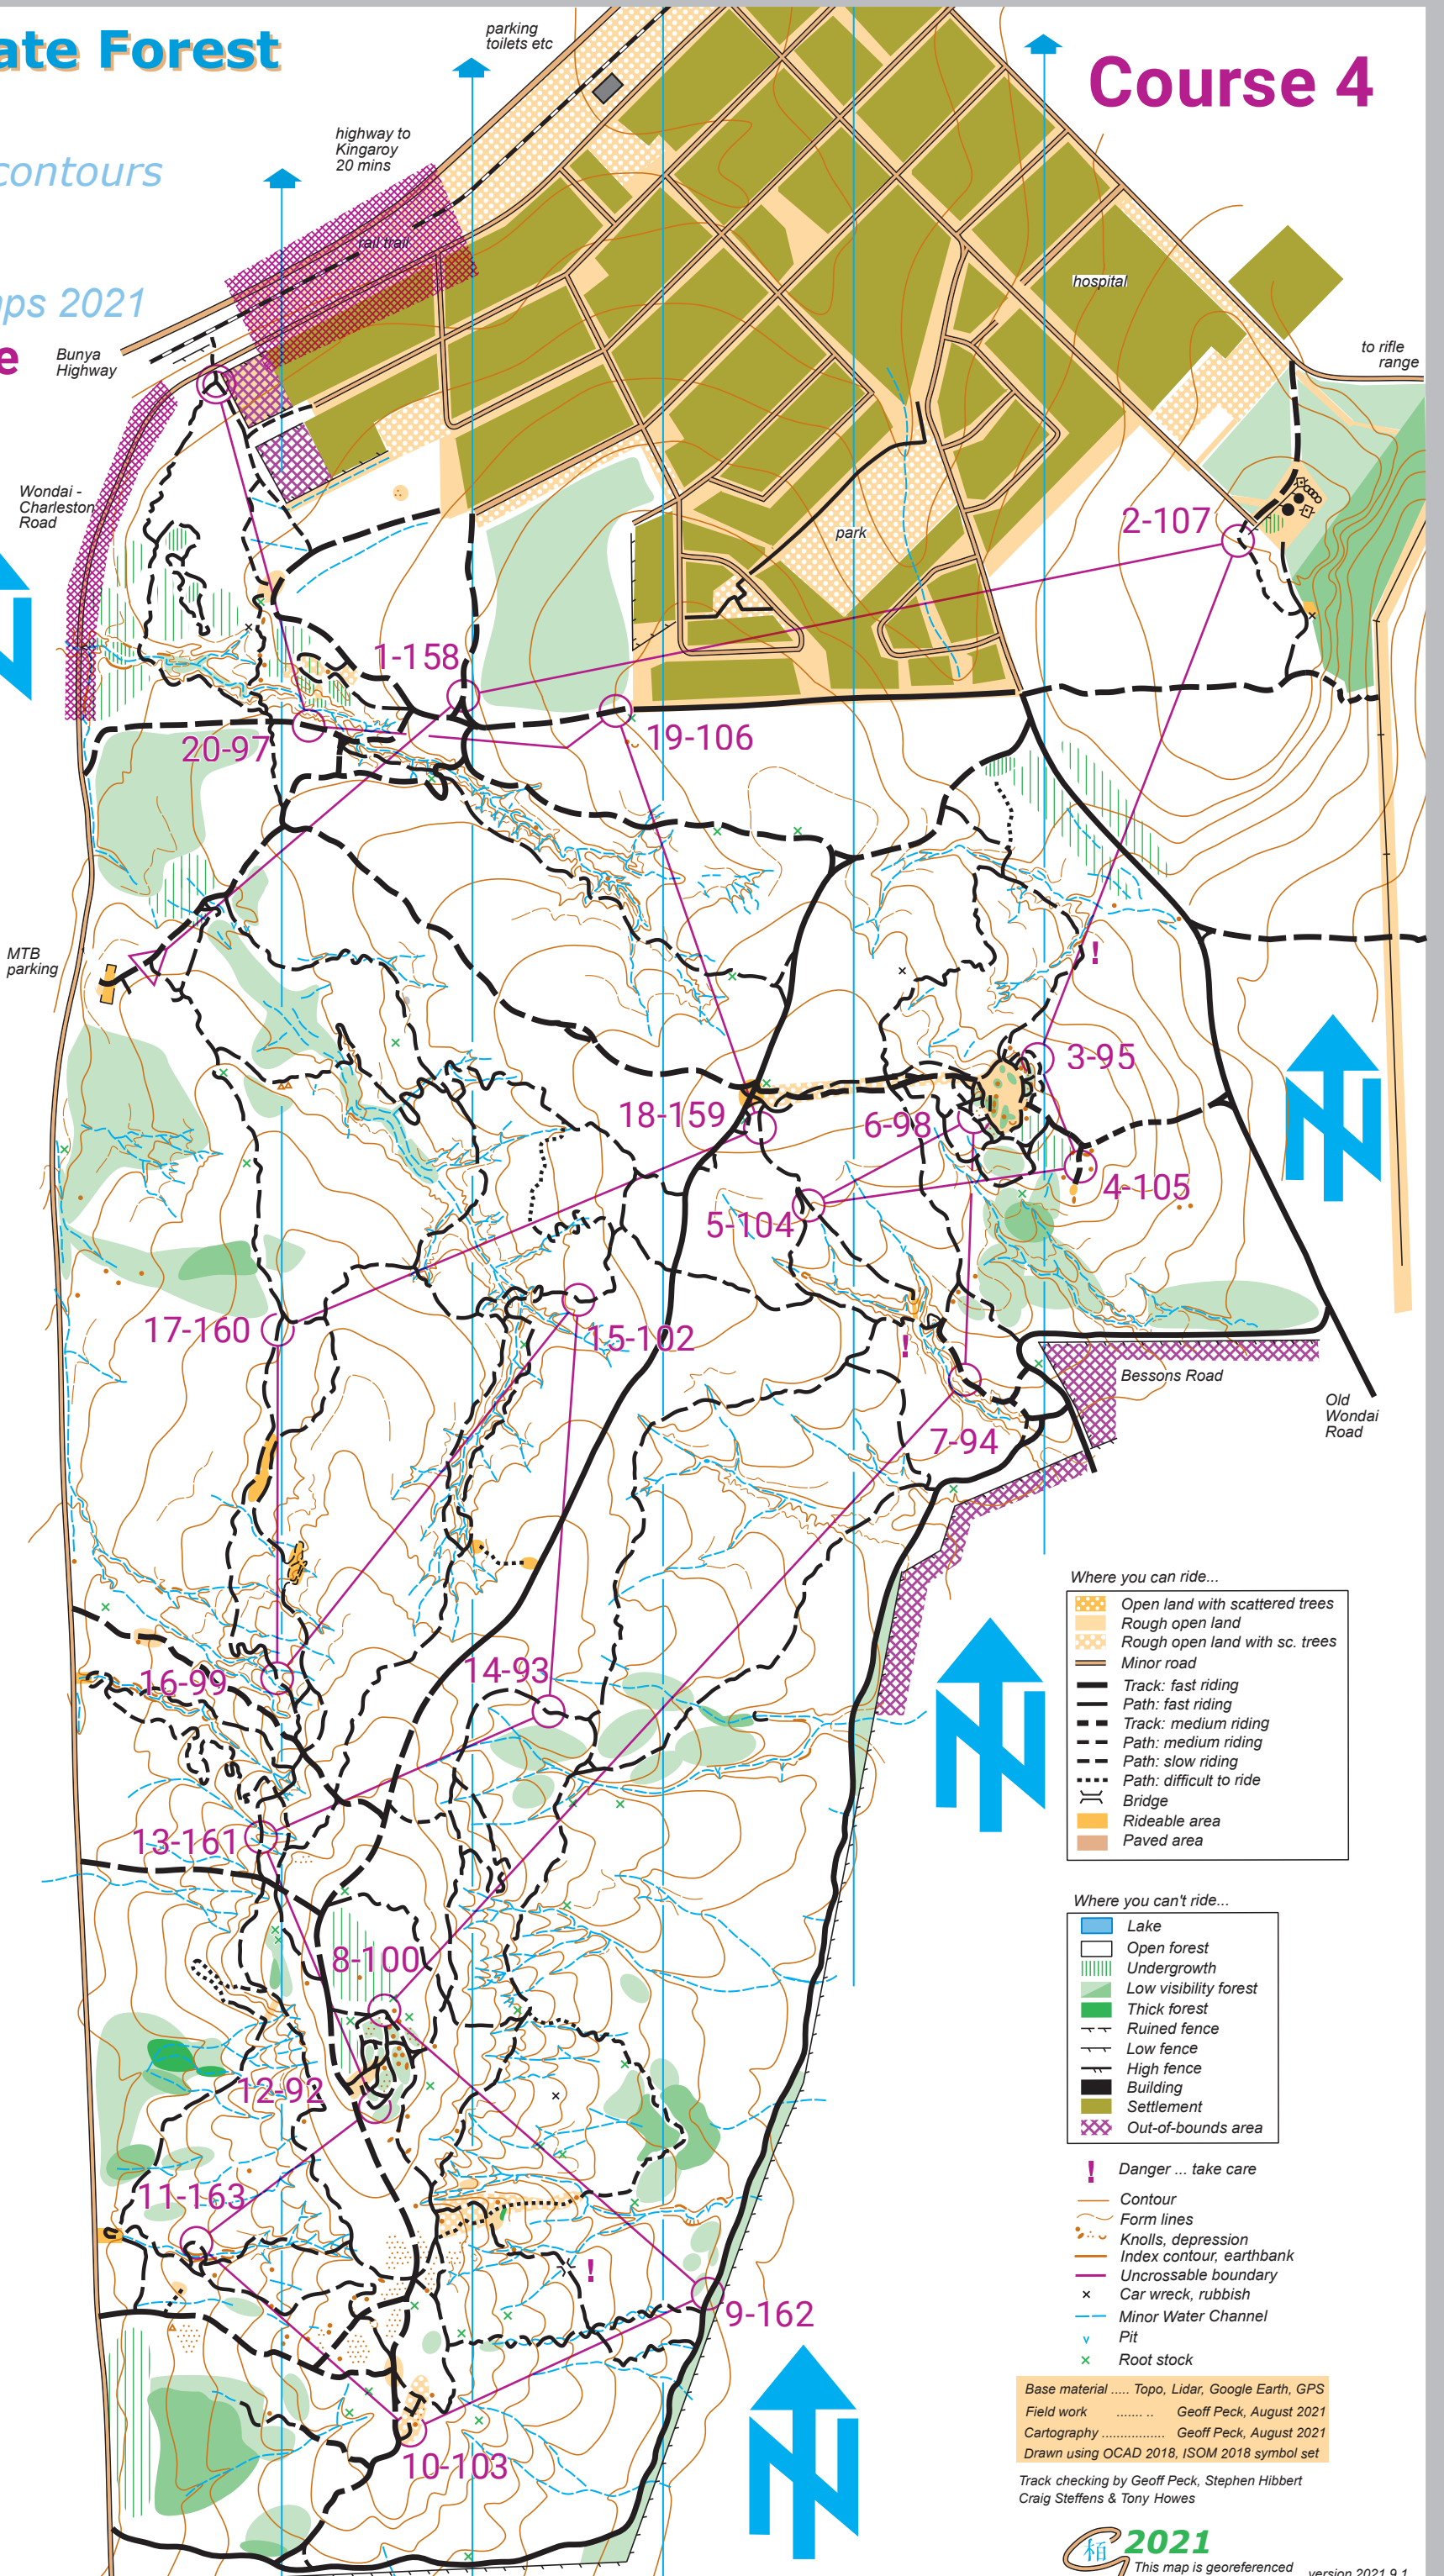

McEuen State Forest Wondai

1:10000 5m contours

QLD MTBO Champs 2021

Long Distance

www.MTBO.COM.AU

Emergency Contact
0418871193

Course 4

Where you can ride...

	Open land with scattered trees
	Rough open land
	Rough open land with sc. trees
	Minor road
	Track: fast riding
	Path: fast riding
	Track: medium riding
	Path: medium riding
	Path: slow riding
	Path: difficult to ride
	Bridge
	Rideable area
	Paved area

Where you can't ride...

	Lake
	Open forest
	Undergrowth
	Low visibility forest
	Thick forest
	Ruined fence
	Low fence
	High fence
	Building
	Settlement
	Out-of-bounds area

	Danger ... take care
	Contour
	Form lines
	Knolls, depression
	Index contour, earthbank
	Uncrossable boundary
	Car wreck, rubbish
	Minor Water Channel
	Pit
	Root stock

Base material Topo, Lidar, Google Earth, GPS
 Field work Geoff Peck, August 2021
 Cartography Geoff Peck, August 2021
 Drawn using QCAD 2018, ISOM 2018 symbol set
 Track checking by Geoff Peck, Stephen Hibbert
 Craig Steffens & Tony Howes